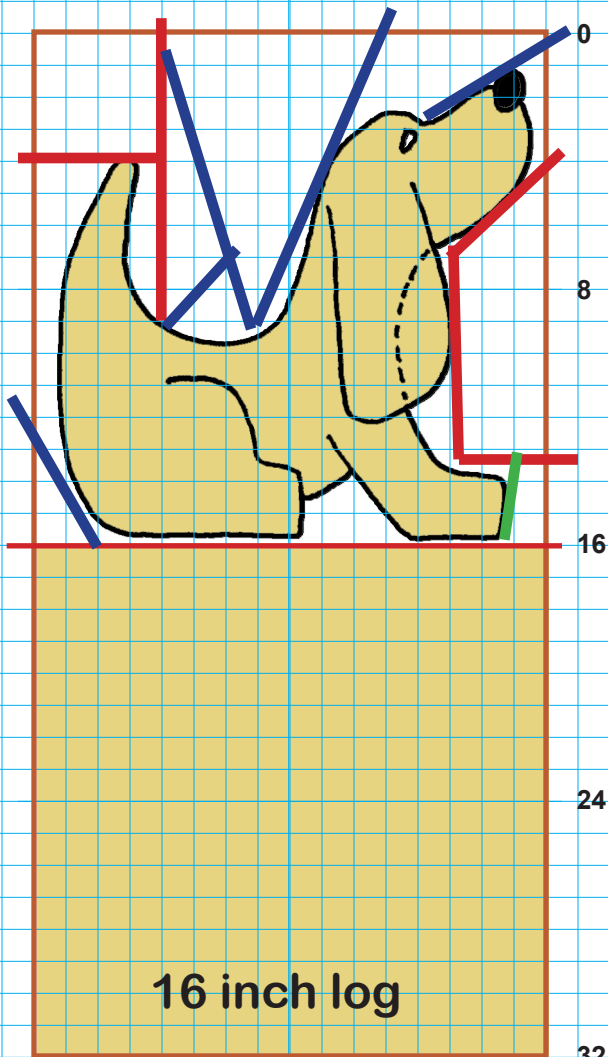

8 4 0 4 8

16 inch log

FRONT VIEW

32

CAUTION!
Minimum 16 inch bar
required for this blocking cut.

SIDE VIEW

PATTERNS BY

Hound Dog