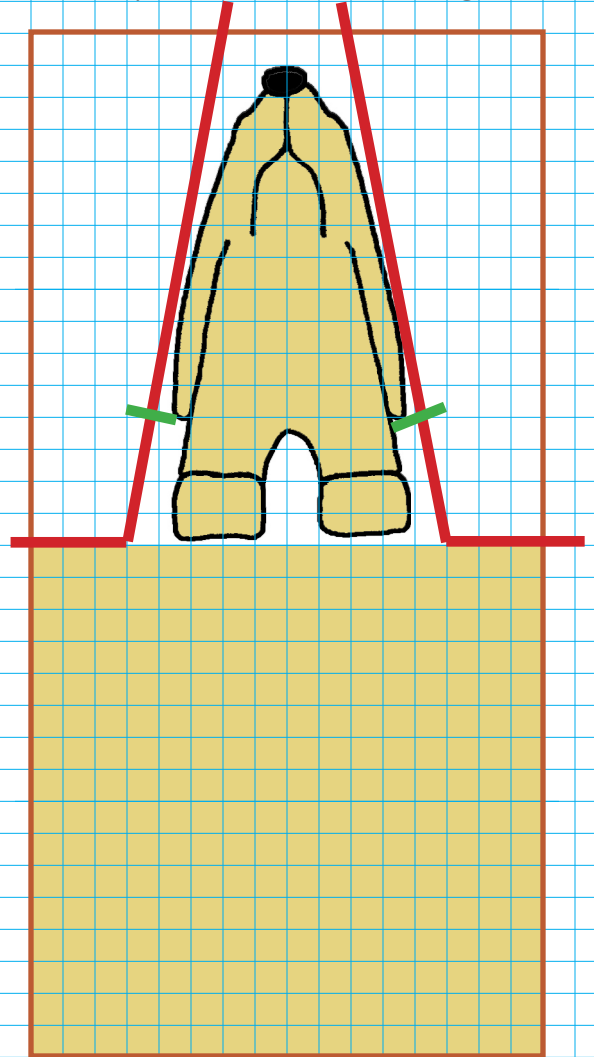

8 4 0 4 8

16 inch log

FRONT VIEW

32

CAUTION!
Minimum 16 inch bar
required for this blocking cut.

SIDE VIEW

PATTERNS BY

Hound Dog