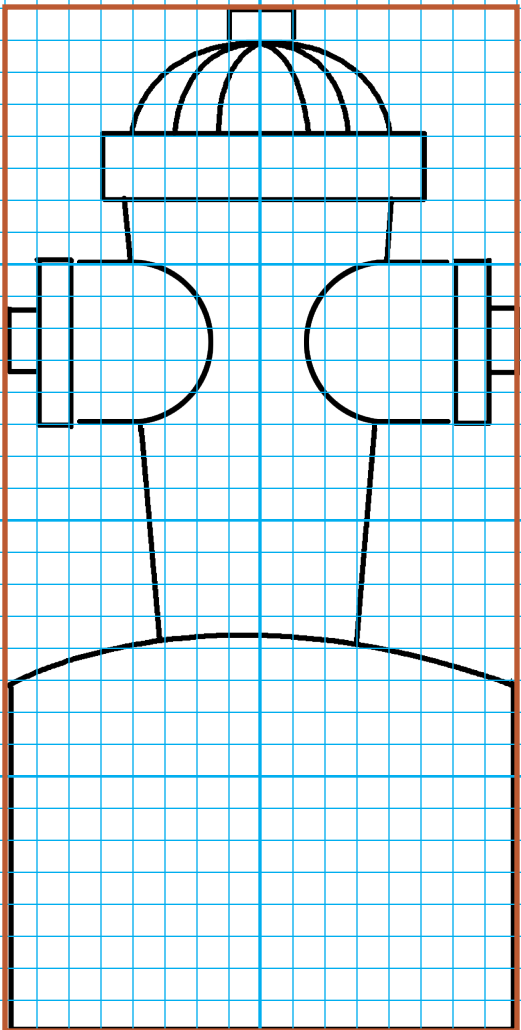

8 4 0 4 8

Carved version above with Fire Local Logo.
Traditional hydrant, right.

0
8
16
24
32

FRONT VIEW

SIDE VIEW

PATTERNS BY

FIRE HYDRANT